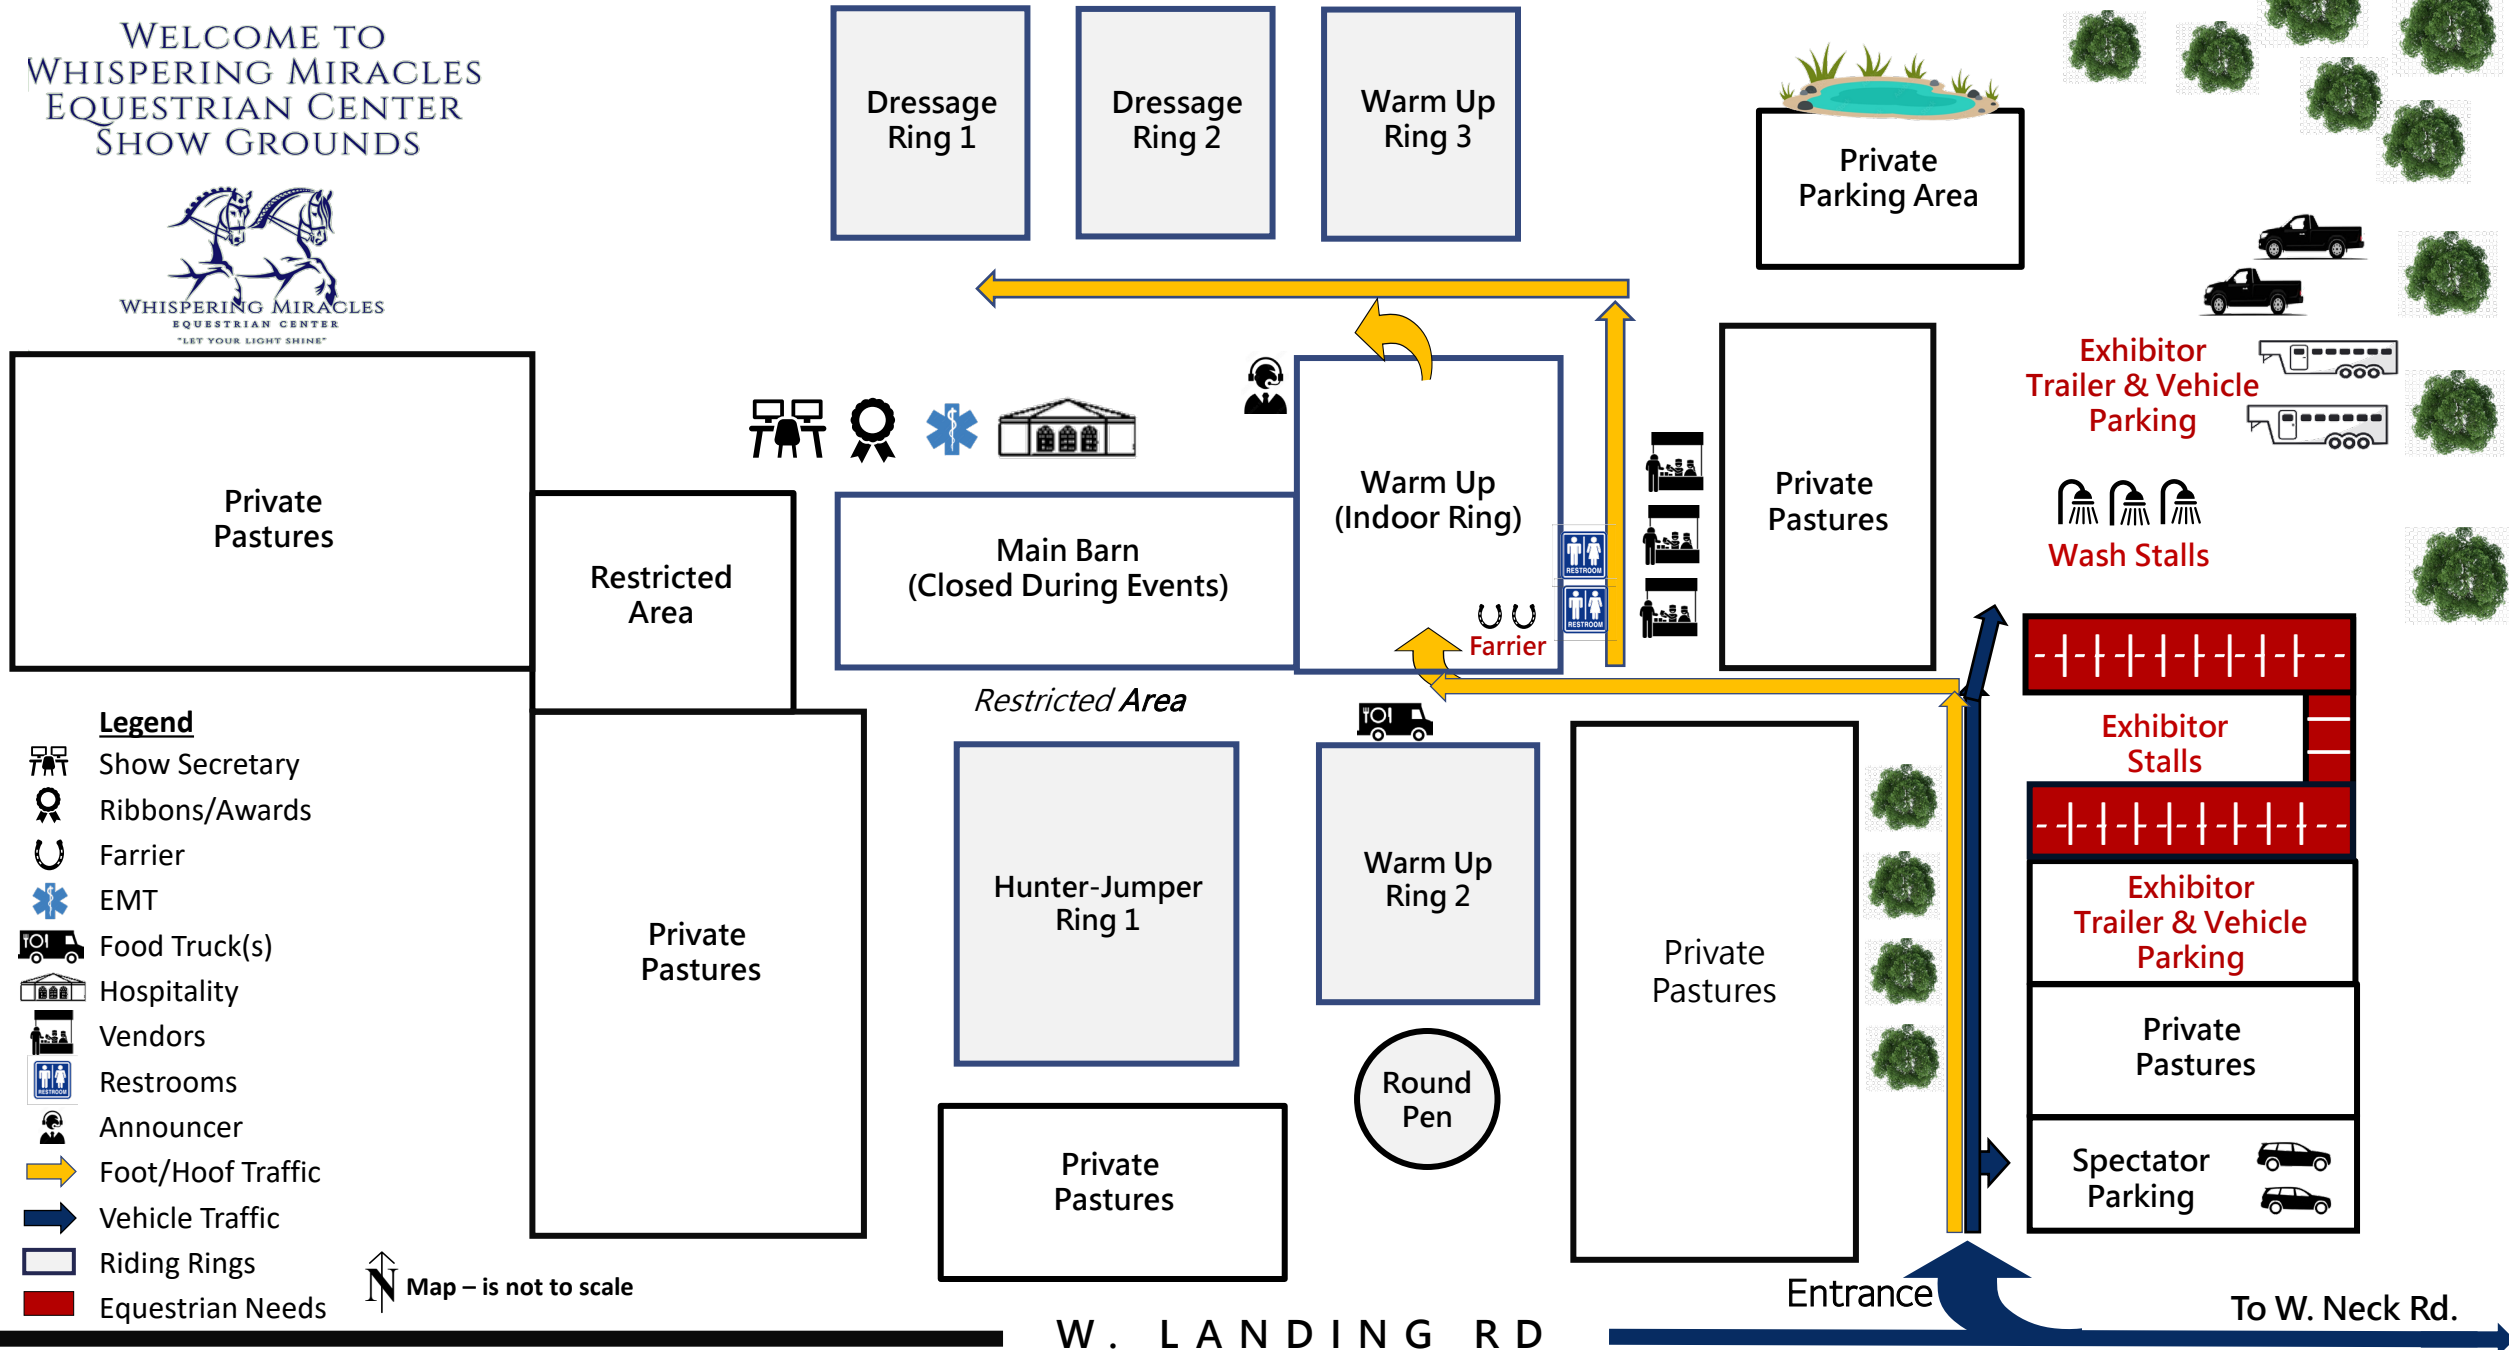

WELCOME TO
WHISPERING MIRACLES
EQUESTRIAN CENTER
SHOW GROUNDS

Legend

- Show Secretary
- Ribbons/Awards
- Farrier
- EMT
- Food Truck(s)
- Hospitality
- Vendors
- Restrooms
- Announcer
- Foot/Hoof Traffic
- Vehicle Traffic
- Riding Rings
- Equestrian Needs

Map – is not to scale

W. LANDING RD

Entrance

To W. Neck Rd.